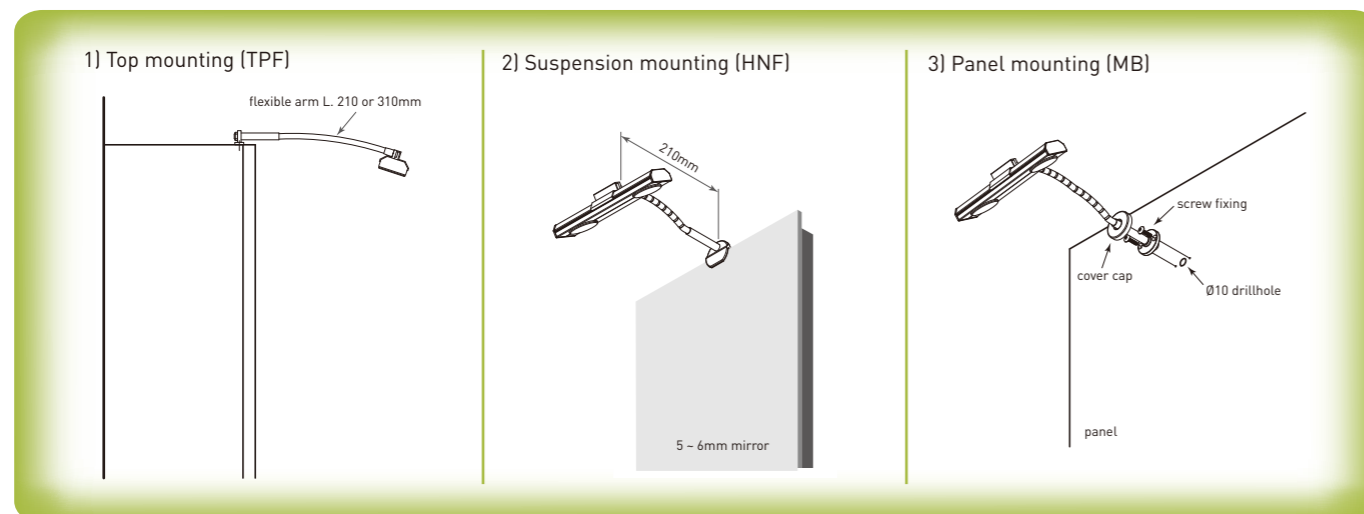

Uni Top LED Linear Light (5W) | **PLD1092**

- Application: suspension on mirror in bathroom, wardrobe or shop, top mounting on furniture or wall display
- Solid aluminium housing, suspension mounting (HNF), top mounting (TPF) or panel mounting (MB)
- With MCPET reflector & acrylic diffuser
- Compatible power supply: 700mA constant current XP LED power system

Uni Top LED Linear Light (5W) | **PLD1092**

Illustration	Article Code	Model	Description
suspension mounting		bright silver / polished chrome (NBPC), 2 LEDs 5 watts	
	09.691.222	PLD1092-2HNF-NBPC-CW	arm L. 210mm, cool white
	09.691.212	PLD1092-2HNF-NBPC-WW	arm L. 210mm, warm white
top mounting			
	09.692.222	PLD1092-2TPF-NBPC-CW	arm L. 210mm, cool white
	09.692.212	PLD1092-2TPF-NBPC-WW	arm L. 210mm, warm white
top mounting			
	09.693.222	PLD1092-3TPF-NBPC-CW	arm L. 310mm, cool white
	09.693.212	PLD1092-3TPF-NBPC-WW	arm L. 310mm, warm white
panel mounting			
	09.694.221	PLD1092-2MB-NBPC-CW	arm L. 210mm, cool white
	09.694.211	PLD1092-2MB-NBPC-WW	arm L. 210mm, warm white
panel mounting			
	09.695.221	PLD1092-3MB-NBPC-CW	arm L. 310mm, cool white
	09.695.211	PLD1092-3MB-NBPC-WW	arm L. 310mm, warm white